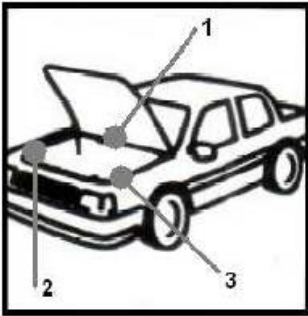

Kia 2011 Update

VIN PLATE LOCATIONS

Rio	
Clear White	UD
Bright Silver	3D
Graphite	ABT
Midnight Black	9B
Signal Red	BEG
Fresh Beige / Latte	FDP
Electronic Blue	FBD
Mocha / Wendy Brown	DBS
Rich Caramel	F2G
Deep Blue	BLA