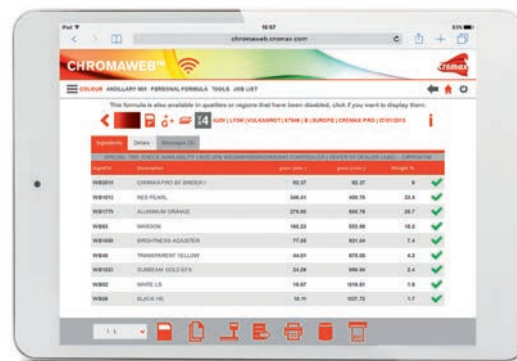

IAT Y BIG TIME

THE NEW, SUPER-SMALL CHROMAVISION® PRO MINI TAKES COLOUR MATCHING TO A WHOLE NEW LEVEL

It's faster, easier to use and gives more accurate results than ever before. And it's helping more and more bodyshops enter a new era of colour matching.

In short, it dramatically improves workflow through the bodyshop.

01

FASTER RESULTS

The innovative ChromaVision® Pro Mini doesn't just deliver colour formulas fast, it also measures effects. So you get a complete formula in one go. And, using its Wi-Fi connection in combination with ChromaWeb™ software, you can instantly send data to your mixing room so the new colour can be mixed quicker than ever. Use it with a desktop computer, laptop, tablet – even a smartphone.

02

EASIER TO USE

The full colour, hi-res screen presents information clearly and LED indicators and sounds also give you immediate and direct feedback on the device status so you're always in complete control.

03

MORE ACCURATE THAN EVER

Using over 200,000 formulas as a starting point, ChromaVision® Pro Mini is proven to be more accurate than using a colour box (with roughly 5-10,000 chips). And, because all ChromaWeb™ formulas are in the cloud, they're constantly updated with the latest data, meaning you always have the most up to date information.

It may be small but it's incredibly powerful. The innovative ChromaVision® Pro Mini uses over 200,000 formulas to give more accurate results than ever – including finish effects.

ChromaVision® Pro Mini's Wi-Fi connection means you can transfer data to the ChromaWeb™ software instantly.