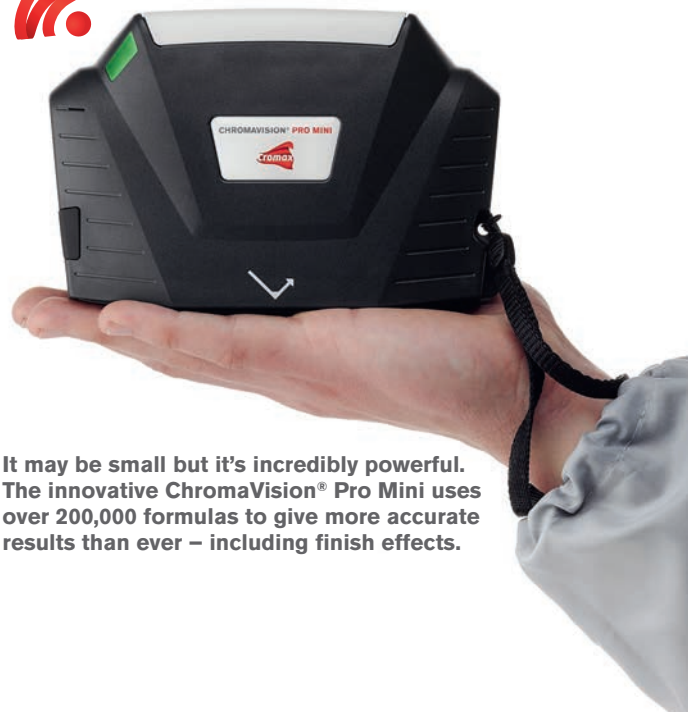

IAT Y BIG TIME

THE NEW, SUPER-SMALL CHROMAVISION® PRO MINI TAKES COLOUR MATCHING TO A WHOLE NEW LEVEL

It's faster, easier to use and gives more accurate results than ever before. And it's helping more and more bodyshops enter a new era of colour matching.

In short, it dramatically improves workflow through the bodyshop.

01

FASTER RESULTS

The innovative ChromaVision® Pro Mini doesn't just deliver colour formulas fast, it also measures effects. So you get a complete formula in one go. And, using its Wi-Fi connection in combination with ChromaWeb™ software, you can instantly send data to your mixing room so the new colour can be mixed quicker than ever. Use it with a desktop computer, laptop, tablet – even a smartphone.

02

EASIER TO USE

The full colour, hi-res screen presents information clearly and LED indicators and sounds also give you immediate and direct feedback on the device status so you're always in complete control.

03

MORE ACCURATE THAN EVER

Using over 200,000 formulas as a starting point, ChromaVision® Pro Mini is proven to be more accurate than using a colour box (with roughly 5-10,000 chips). And, because all ChromaWeb™ formulas are in the cloud, they're constantly updated with the latest data, meaning you always have the most up to date information.

It may be small but it's incredibly powerful. The innovative ChromaVision® Pro Mini uses over 200,000 formulas to give more accurate results than ever – including finish effects.