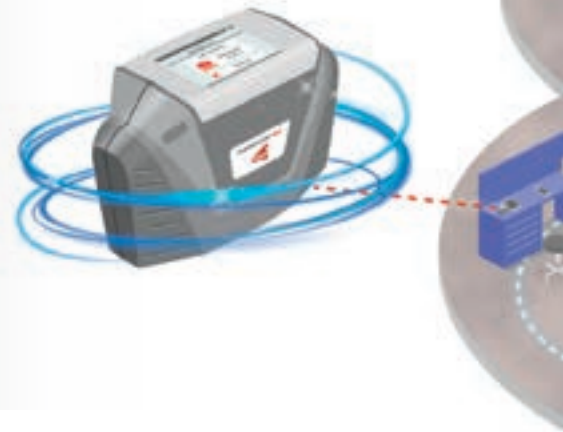

**The 100% digital solution gives bodyshops total control over every aspect of colour management and includes:**

- Spectrophotometers for fast, accurate digital colour measurement
- ChromaWeb, the cloud-based formula database for always up-to-date results
- Wireless connection to peripherals like printers and scales
- Remote access to your bodyshop's stock and paint shop management, e-ordering, etc.